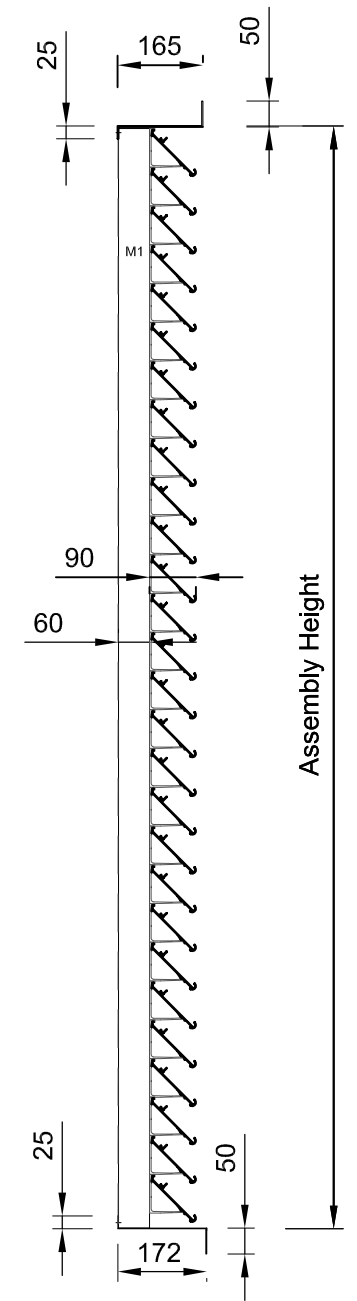

KW75HPG Door Details

Double Door
Front Elevation

Single Door
Front Elevation

Double/Single Door
Vertical Section

Double Door
Horizontal Section

Single Door
Horizontal Section

SPS Louvre Systems Limited

30 The Roystons
Willowhayne Estate, East Preston
West Sussex. BN16 2TR
01903 770179
contracts@spslouvre systems.co.uk
www.spslouvre systems.com

KW75HPG M1 Framed/Flanged Details

Framed Assembly
Front Elevation

Framed Assembly
Vertical Section

Flanged Assembly
Front Elevation

Flanged Assembly
Vertical Section

Framed Assembly
Horizontal Section

Mitred Corner
Horizontal Section