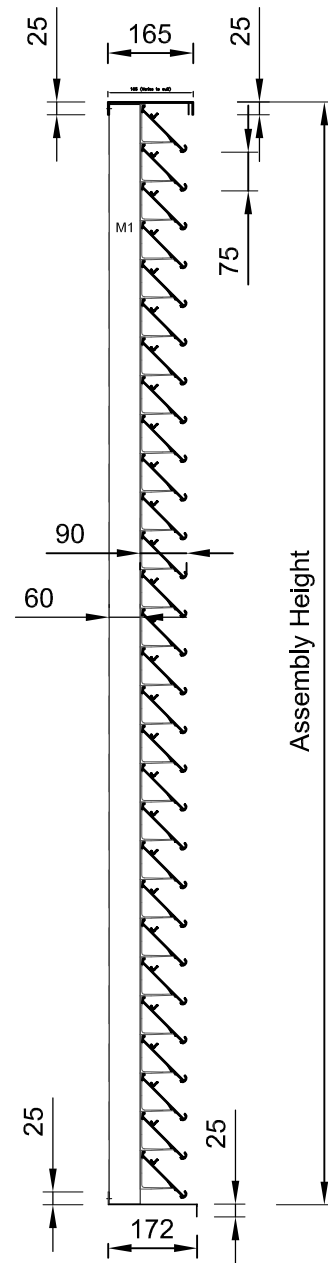

KW75HPG Door Details

Double Door
Front Elevation

Single Door
Front Elevation

Double/Single Door
Vertical Section

Double Door
Horizontal Section

Single Door
Horizontal Section

SPS Louvre Systems Limited

30 The Roystons
Willowhayne Estate, East Preston
West Sussex. BN16 2TR
01903 770179
contracts@spslouvre systems.co.uk
www.spslouvre systems.com

KW75HPG M1 Framed/Flanged Details

Framed Assembly
Front Elevation

Framed Assembly
Vertical Section

Flanged Assembly
Front Elevation

Flanged Assembly
Vertical Section

Framed Assembly
Horizontal Section

Mitred Corner
Horizontal Section