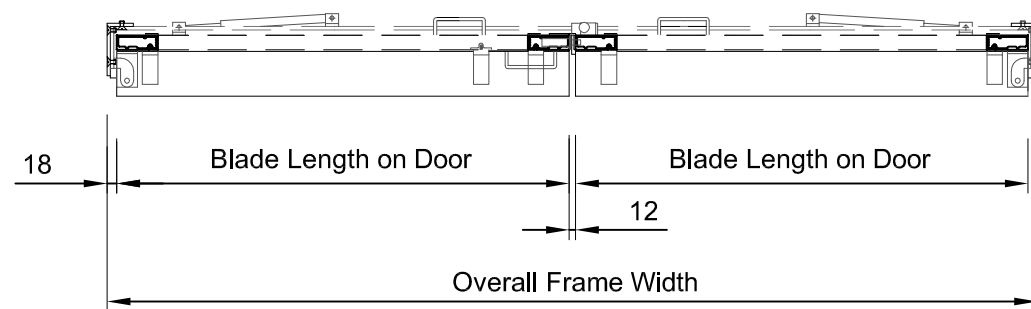

KW75HPG Door Details

Double Door
Front Elevation

Single Door
Front Elevation

Double/Single Door
Vertical Section

Double Door
Horizontal Section

Single Door
Horizontal Section

SPS Louvre Systems Limited

30 The Roystons
Willowhayne Estate, East Preston
West Sussex. BN16 2TR
01903 770179
contracts@spslouvre systems.co.uk
www.spslouvre systems.com

KW75HPG M1 Framed/Flanged Details

Framed Assembly
Front Elevation

Framed Assembly
Vertical Section

Flanged Assembly
Front Elevation

Flanged Assembly
Vertical Section

Framed Assembly
Horizontal Section

Mitred Corner
Horizontal Section