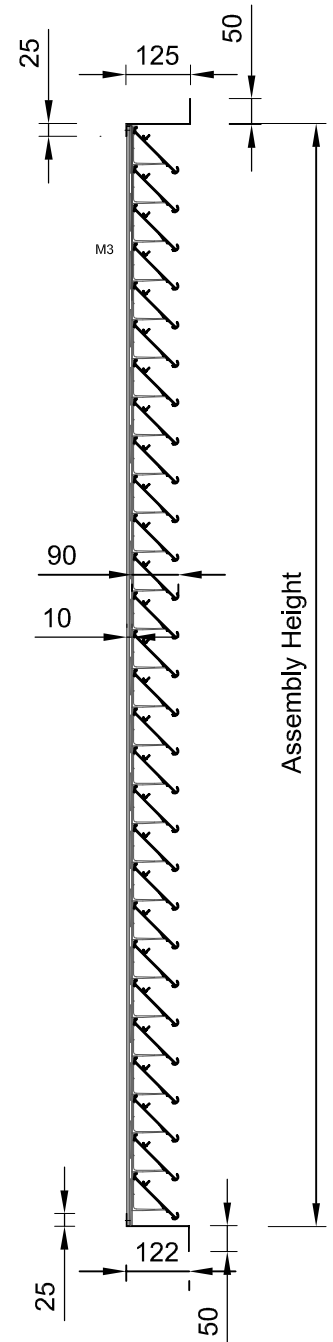

KW75HPG Door Details

Double Door
Front Elevation

Single Door
Front Elevation

Double/Single Door
Vertical Section

Double Door
Horizontal Section

Single Door
Horizontal Section

SPS Louvre Systems Limited

30 The Roystons
Willowhayne Estate, East Preston
West Sussex. BN16 2TR
01903 770179
contracts@spslouvre systems.co.uk
www.spslouvre systems.com

KW75HPG M1 Framed/Flanged Details

Framed Assembly
Front Elevation

Framed Assembly
Vertical Section

Flanged Assembly
Front Elevation

Flanged Assembly
Vertical Section

Framed Assembly
Horizontal Section

Mitred Corner
Horizontal Section

Framed Assembly
Front Elevation

Framed Assembly
Vertical Section

Flanged Assembly
Front Elevation

Flanged Assembly
Vertical Section

Framed Assembly
Horizontal Section

Flanged Assembly
Horizontal Section

SPS Louvre Systems Limited

KW75HPG M3 Framed/Flanged Details

Framed Assembly
Front Elevation

Framed Assembly
Vertical Section

Flanged Assembly
Front Elevation

Flanged Assembly
Vertical Section

Framed Assembly
Horizontal Section

Flanged Assembly
Horizontal Section