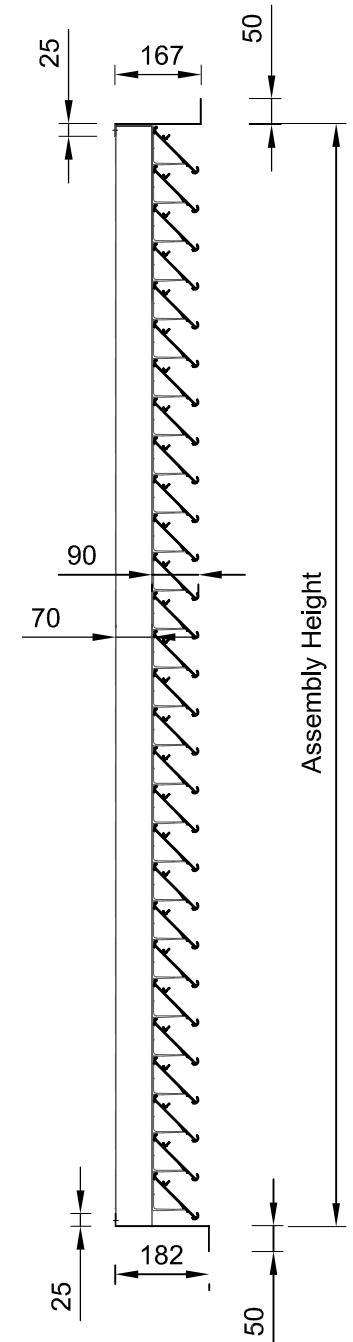

Flanged Assembly
Vertical Section