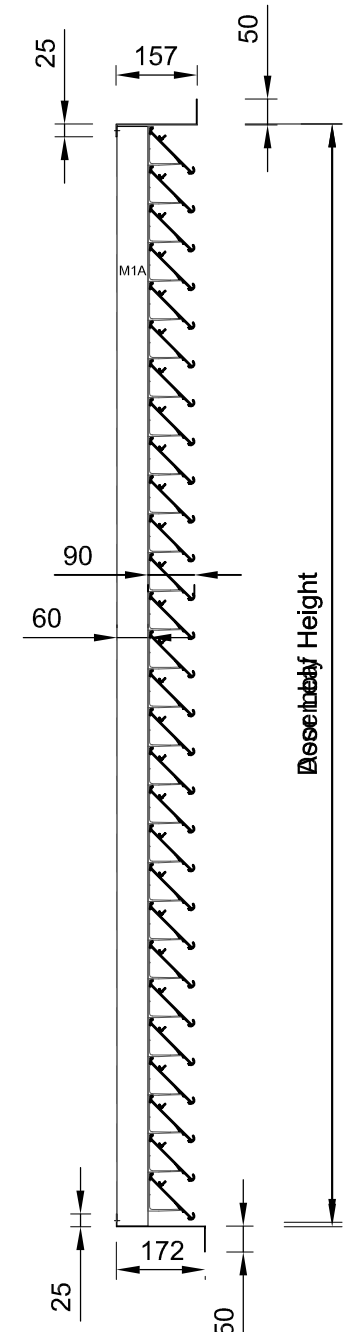

KW75HPG Door Details

Double Door
Front Elevation

Single Door
Front Elevation

Double/Single Door
Vertical Section

Double Door
Horizontal Section

Single Door
Horizontal Section

SPS Louvre Systems Limited

30 The Roystons
Willowhayne Estate, East Preston
West Sussex. BN16 2TR
01903 770179
contracts@spslouvre systems.co.uk
www.spslouvre systems.com

KW75HPG M1 Framed/Flanged Details

Framed Assembly
Front Elevation

Framed Assembly
Vertical Section

Flanged Assembly
Front Elevation

Flanged Assembly
Vertical Section

Framed Assembly
Horizontal Section

Mitred Corner
Horizontal Section

Flanged Assembly
Horizontal Section

SPS Louvre Systems Limited

30 The Roystons
Willowhayne Estate, East Preston
West Sussex. BN16 2TR
01903 770179
contracts@spslouvre.com
www.spslouvre.com

KW75HPG M1A Framed/Flanged Details

Framed Assembly
Front Elevation

Framed Assembly
Vertical Section

Flanged Assembly
Front Elevation

Flanged Assembly
Vertical Section

Framed Assembly
Horizontal Section

Flanged Assembly
Horizontal Section

SPS Louvre Systems Limited