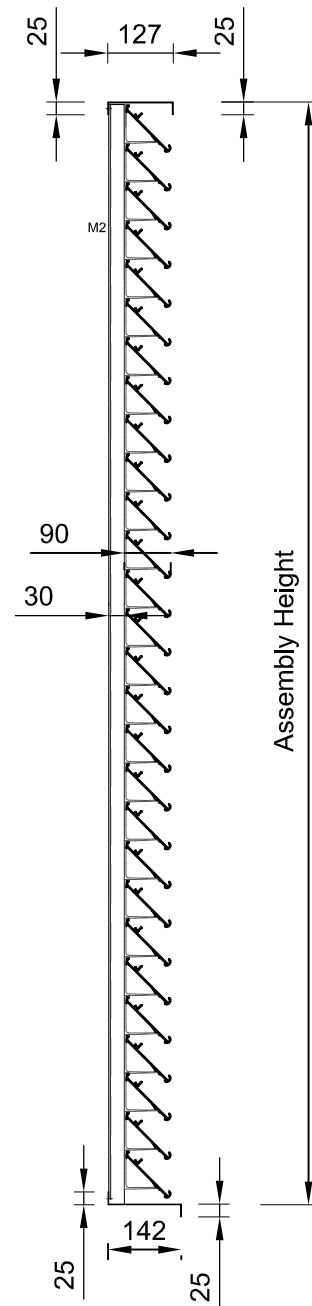

Framed Assembly
Vertical Section