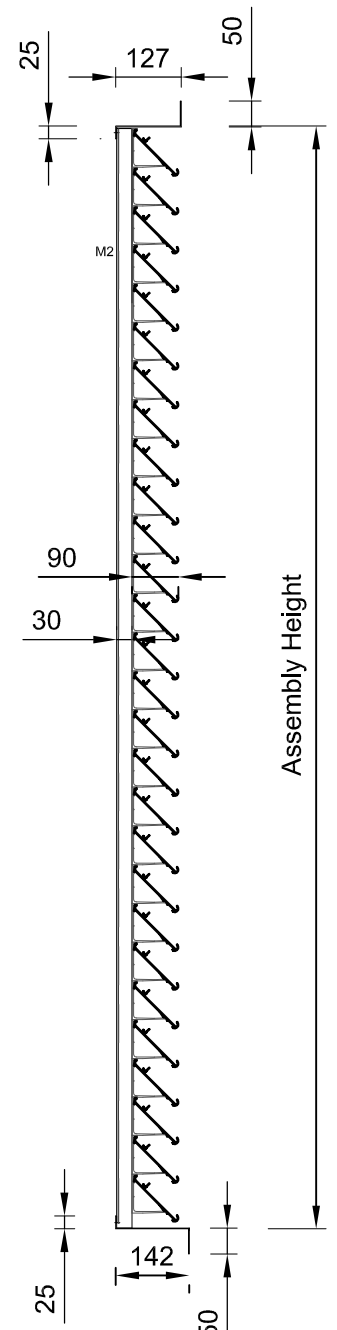

Flanged Assembly
Vertical Section