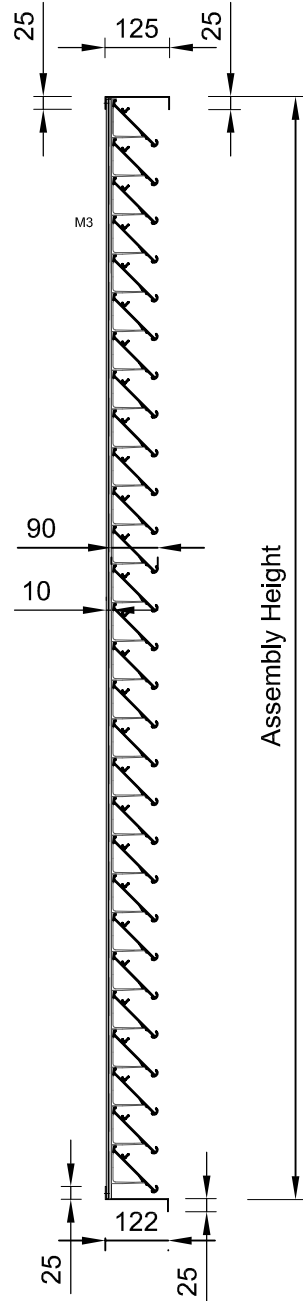

KW75HPG Door Details

Double Door
Front Elevation

Single Door
Front Elevation

Double/Single Door
Vertical Section

Double Door
Horizontal Section

Single Door
Horizontal Section

SPS Louvre Systems Limited

30 The Roystons
Willowhayne Estate, East Preston
West Sussex. BN16 2TR
01903 770179
contracts@spslouvre systems.co.uk
www.spslouvre systems.com

KW75HPG M1 Framed/Flanged Details

Framed Assembly
Front Elevation

Framed Assembly
Vertical Section

Flanged Assembly
Front Elevation

Flanged Assembly
Vertical Section

Framed Assembly
Horizontal Section

Mitred Corner
Horizontal Section

Framed Assembly
Vertical Section

Flanged Assembly
Front Elevation

Flanged Assembly
Vertical Section

Framed Assembly
Horizontal Section

Flanged Assembly
Horizontal Section

SPS Louvre Systems Limited

30 The Roystons
Willowhayne Estate, East Preston
West Sussex. BN16 2TR
01903 770179
contracts@spslouvre systems.co.uk
www.spslouvre systems.com

KW75HPG M3 Framed/Flanged Details

Framed Assembly
Front Elevation

Framed Assembly
Vertical Section

Flanged Assembly
Front Elevation

Flanged Assembly
Vertical Section

Framed Assembly
Horizontal Section

Flanged Assembly
Horizontal Section