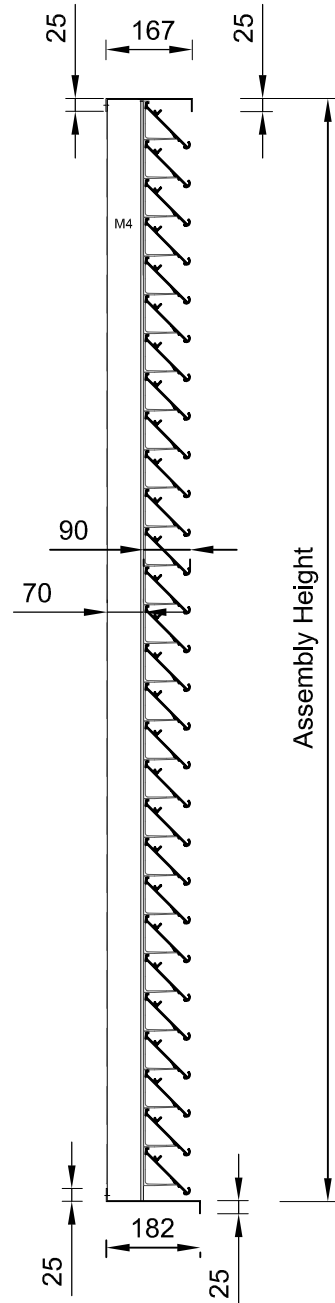

Framed Assembly
Vertical Section