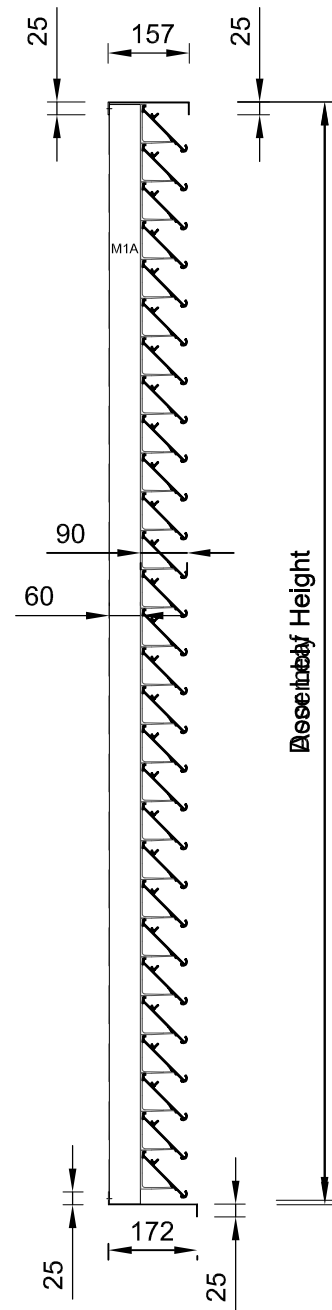

KW75HPG Door Details

Double Door
Front Elevation

Single Door
Front Elevation

Double/Single Door
Vertical Section

Double Door
Horizontal Section

Single Door
Horizontal Section

SPS Louvre Systems Limited

30 The Roystons
Willowhayne Estate, East Preston
West Sussex. BN16 2TR
01903 770179
contracts@spslouvre systems.co.uk
www.spslouvre systems.com

KW75HPG M1 Framed/Flanged Details

Framed Assembly
Front Elevation

Framed Assembly
Vertical Section

Flanged Assembly
Front Elevation

Flanged Assembly
Vertical Section

Framed Assembly
Horizontal Section

Mitred Corner
Horizontal Section

Flanged Assembly
Horizontal Section

SPS Louvre Systems Limited

30 The Roystons
Willowhayne Estate, East Preston
West Sussex. BN16 2TR
01903 770179
contracts@spslouvre.com
www.spslouvre.com

KW75HPG M1A Framed/Flanged Details

Framed Assembly
Front Elevation

Framed Assembly
Vertical Section

Flanged Assembly
Front Elevation

Flanged Assembly
Vertical Section

Framed Assembly
Horizontal Section

Flanged Assembly
Horizontal Section

SPS Louvre Systems Limited