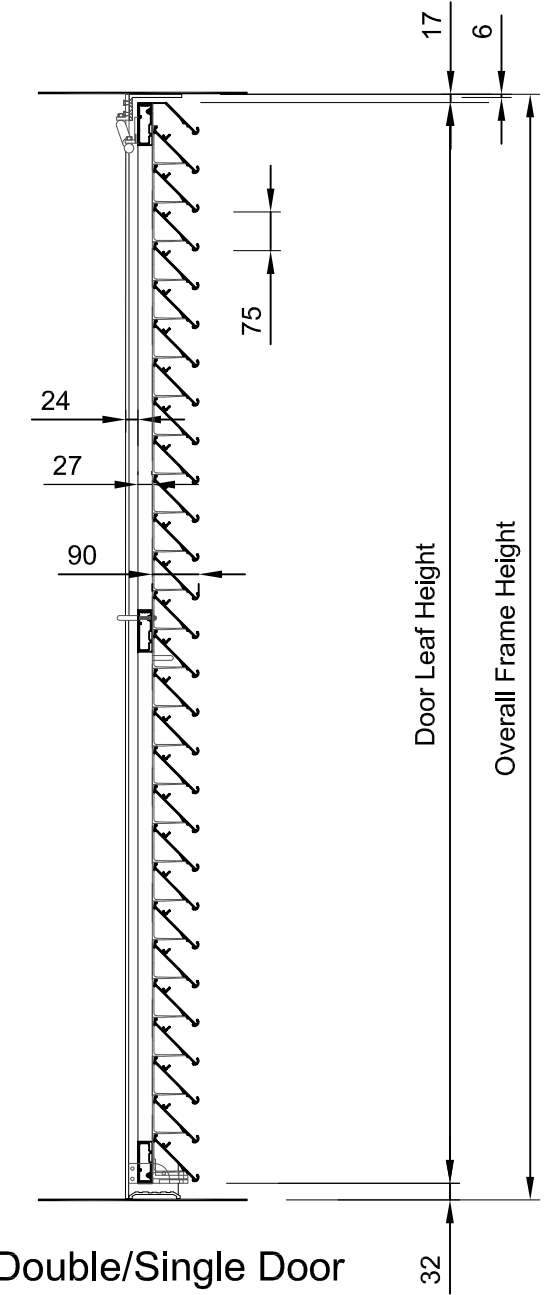

KW75HPG Door Details

Double Door
Front Elevation

Single Door
Front Elevation

Double/Single Door
Vertical Section

Double Door
Horizontal Section

Single Door
Horizontal Section

SPS Louvre Systems Limited

30 The Roystons
Willowhayne Estate, East Preston
West Sussex. BN16 2TR
01903 770179
contracts@spslouvre systems.co.uk
www.spslouvre systems.com

KW75HPG M1 Framed/Flanged Details

Framed Assembly
Front Elevation

Framed Assembly
Vertical Section

Flanged Assembly
Front Elevation

Flanged Assembly
Vertical Section

Framed Assembly
Horizontal Section

Mitred Corner
Horizontal Section