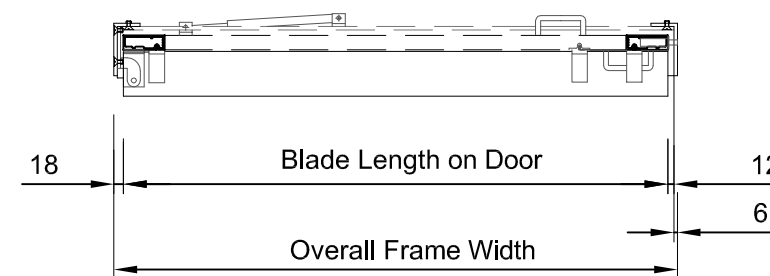

KW75HPG Door Details

Double Door
Front Elevation

Single Door
Front Elevation

Double/Single Door
Vertical Section

Double Door
Horizontal Section

Single Door
Horizontal Section

SPS Louvre Systems Limited

30 The Roystons
Willowhayne Estate, East Preston
West Sussex. BN16 2TR
01903 770179
contracts@spslouvre systems.co.uk
www.spslouvre systems.com

KW75HPG M1 Framed/Flanged Details

Framed Assembly
Front Elevation

Framed Assembly
Vertical Section

Flanged Assembly
Front Elevation

Flanged Assembly
Vertical Section

Framed Assembly
Horizontal Section

Mitred Corner
Horizontal Section